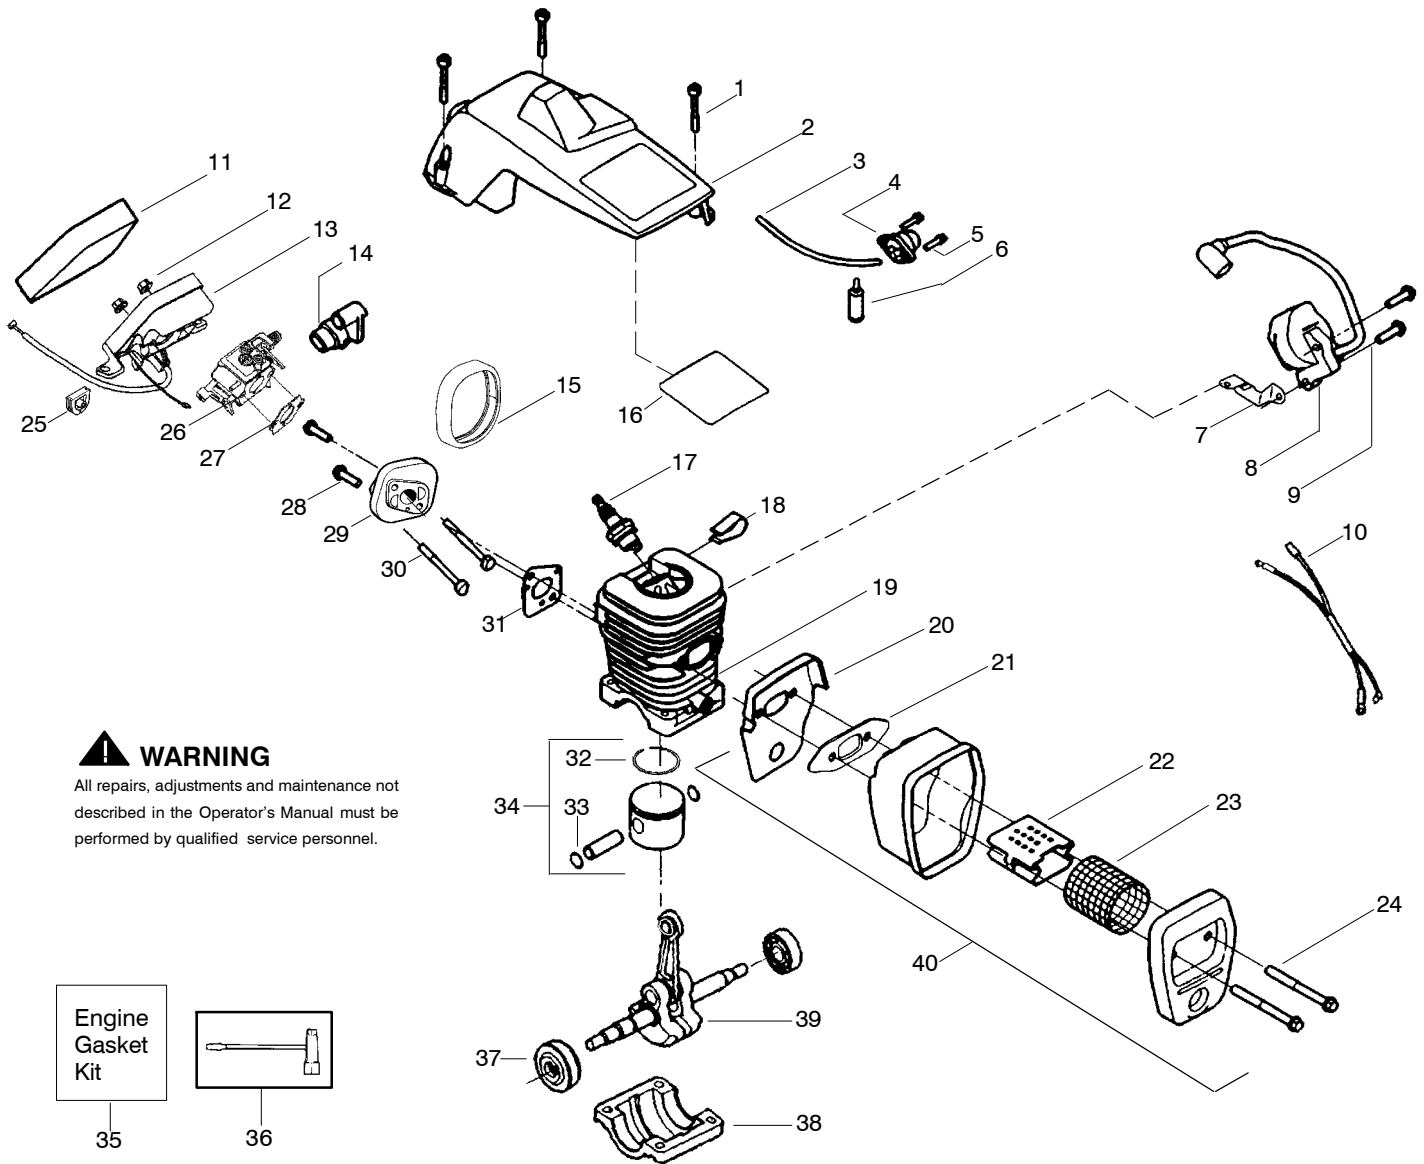

WARNING

All repairs, adjustments and maintenance not described in the Operator's Manual must be performed by qualified service personnel.

Engine Gasket Kit

35

36

Ref.	Part No.	Description	Ref.	Part No.	Description	Ref.	Part No.	Description
1.	530016153	Screw	19.	530012550	Cylinder	36.	530031135	Scrench
2.	530055638	Assy-Cylinder Shield (includes # 16)	20.	530049870	Backplate-Muffler	37.	530056363	Assy-Seal & Bearing
3.	530069247	Kit-Fuel Line (Small)	21.	530069608	Gasket-Muffler(kit)	38.	530037935	Cap-Crankcase
4.	530071835	Kit-Purge Bulb (incl.#5)	22.	530037813	Diffuser-Muffler	39.	530047062	Assy-Crankshaft
5.	530015780	Screw	23.	530036103	Screen-Spark	40.	530047207	Assy-Muffler (Incl. 20,21,22,23,24)
6.	530095646	Assy-Fuel Pick-up	24.	530016132	Bolt-Muffler			
7.	530047442	Strap-Ground	25.	530047631	Grommet-Throttle Cable			
8.	530039167	Ignition Module	26.	---	Kit-Carburetor Zama (W-20)			
9.	530015814	Screw		530071820	Walbro (WT-662)			
10.	530057475	Assy-Wire Harness	27.	530069608	Gasket-Carb. (kit)			
11.	530037793	Foam-Air Filter	28.	530016386	Screw			
12.	530016101	Nut	29.	530049700	Carb. Adapter			Not Shown
13.	530057702	Assy-Air Box	30.	530016187	Screw			
14.	530035526	Grommet-Carb Adjust	31.	530069608	Gasket-Adaptor(kit)			
15.	530054144	Seal-Carb Adapter	32.	530038729	Ring-Piston			
16.	530055698	Reflector-Heat	33.	530015697	Retainer-Piston Pin			Manuals (Euro 2)
17.	952030150	Spark Plug (RCJ-7Y)	34.	530071408	Kit-Piston (Incl. 32 & 33)		545123808	Decal-Warning
18.	530016136	Clip-High Tension Lead	35.	530069608	Kit-Engine Gasket (Incl. 21, 27 & 31)		545003009	

↙ = NEW PART NUMBER FOR THIS IPL

★ = REFER TO THE SERVICE REFERENCE INDICATED FOR MORE INFORMATION. (LOCATED AT END OF IPL)